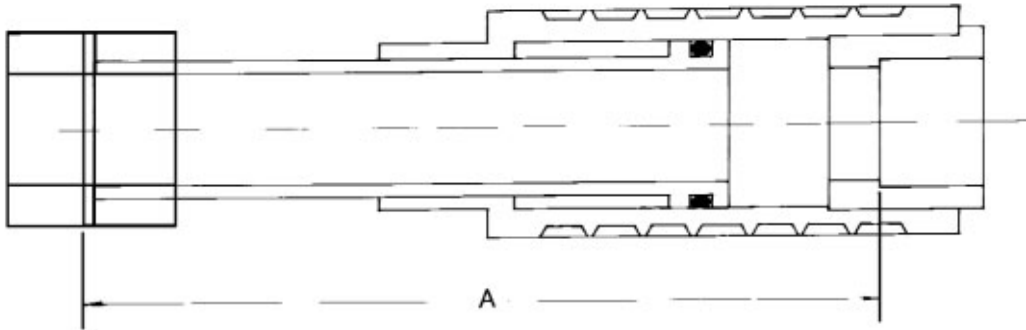

SFTC-1103

REPAIR COUPLING

Effective Nov. 1, 2003

Prices subject to change without notice

Slip-Fix, the original in-line repair coupling is now even easier to use. NIBCO introduces new Slip-Fix® with TruConnect®, the repair coupling which features our revolutionary TruConnect quick-connect technology. Slip-Fix with TruConnect requires no solvent cementing. Just cut the pipe, clean and bevel both pipe ends, extend the coupling and slip over the pipe ends. The TruConnect technology features a stainless steel locking ring and a high performance EPDM sealing ring that assure a leak-proof seal. It is fast, easy and eliminates costly repair time. There's no need to drain the system and dry the pipe. As soon as Slip-Fix with TruConnect is installed, you can back fill the hole and power up the system. No curing time is required. If for some reason you would need to remove the TruConnect coupling, just use our disconnect tool to remove the coupling from the pipe. Slip-Fix with TruConnect connections allow you to rotate the pipe and this can come in handy when repairing risers.

Slip-Fix® with TruConnect®

| Figure No. | Size | List Price | Incremental Order Qty.* | Unit Weight | UPC 039923- | Dimension A (in) | |
|------------|------|------------|-------------------------|-------------|-------------|------------------|----------|
| | | | | | | Closed | Extended |
| SFTC-050 | 1/2 | \$ 7.30 | 25 | .35 | 074072 | 5.625 | 7.625 |
| SFTC-075 | 3/4 | 8.62 | 25 | .49 | 074089 | 6.125 | 8.128 |
| SFTC-100 | 1 | 10.21 | 25 | .71 | 074096 | 6.500 | 9.000 |
| SFTC-125 | 1¼ | 18.82 | 15 | 1.20 | 074102 | 7.875 | 10.375 |
| SFTC-150 | 1½ | 23.02 | 15 | 1.50 | 074119 | 8.250 | 11.250 |
| SFTC-200 | 2 | 36.37 | 12 | 2.18 | 074126 | 9.750 | 12.750 |